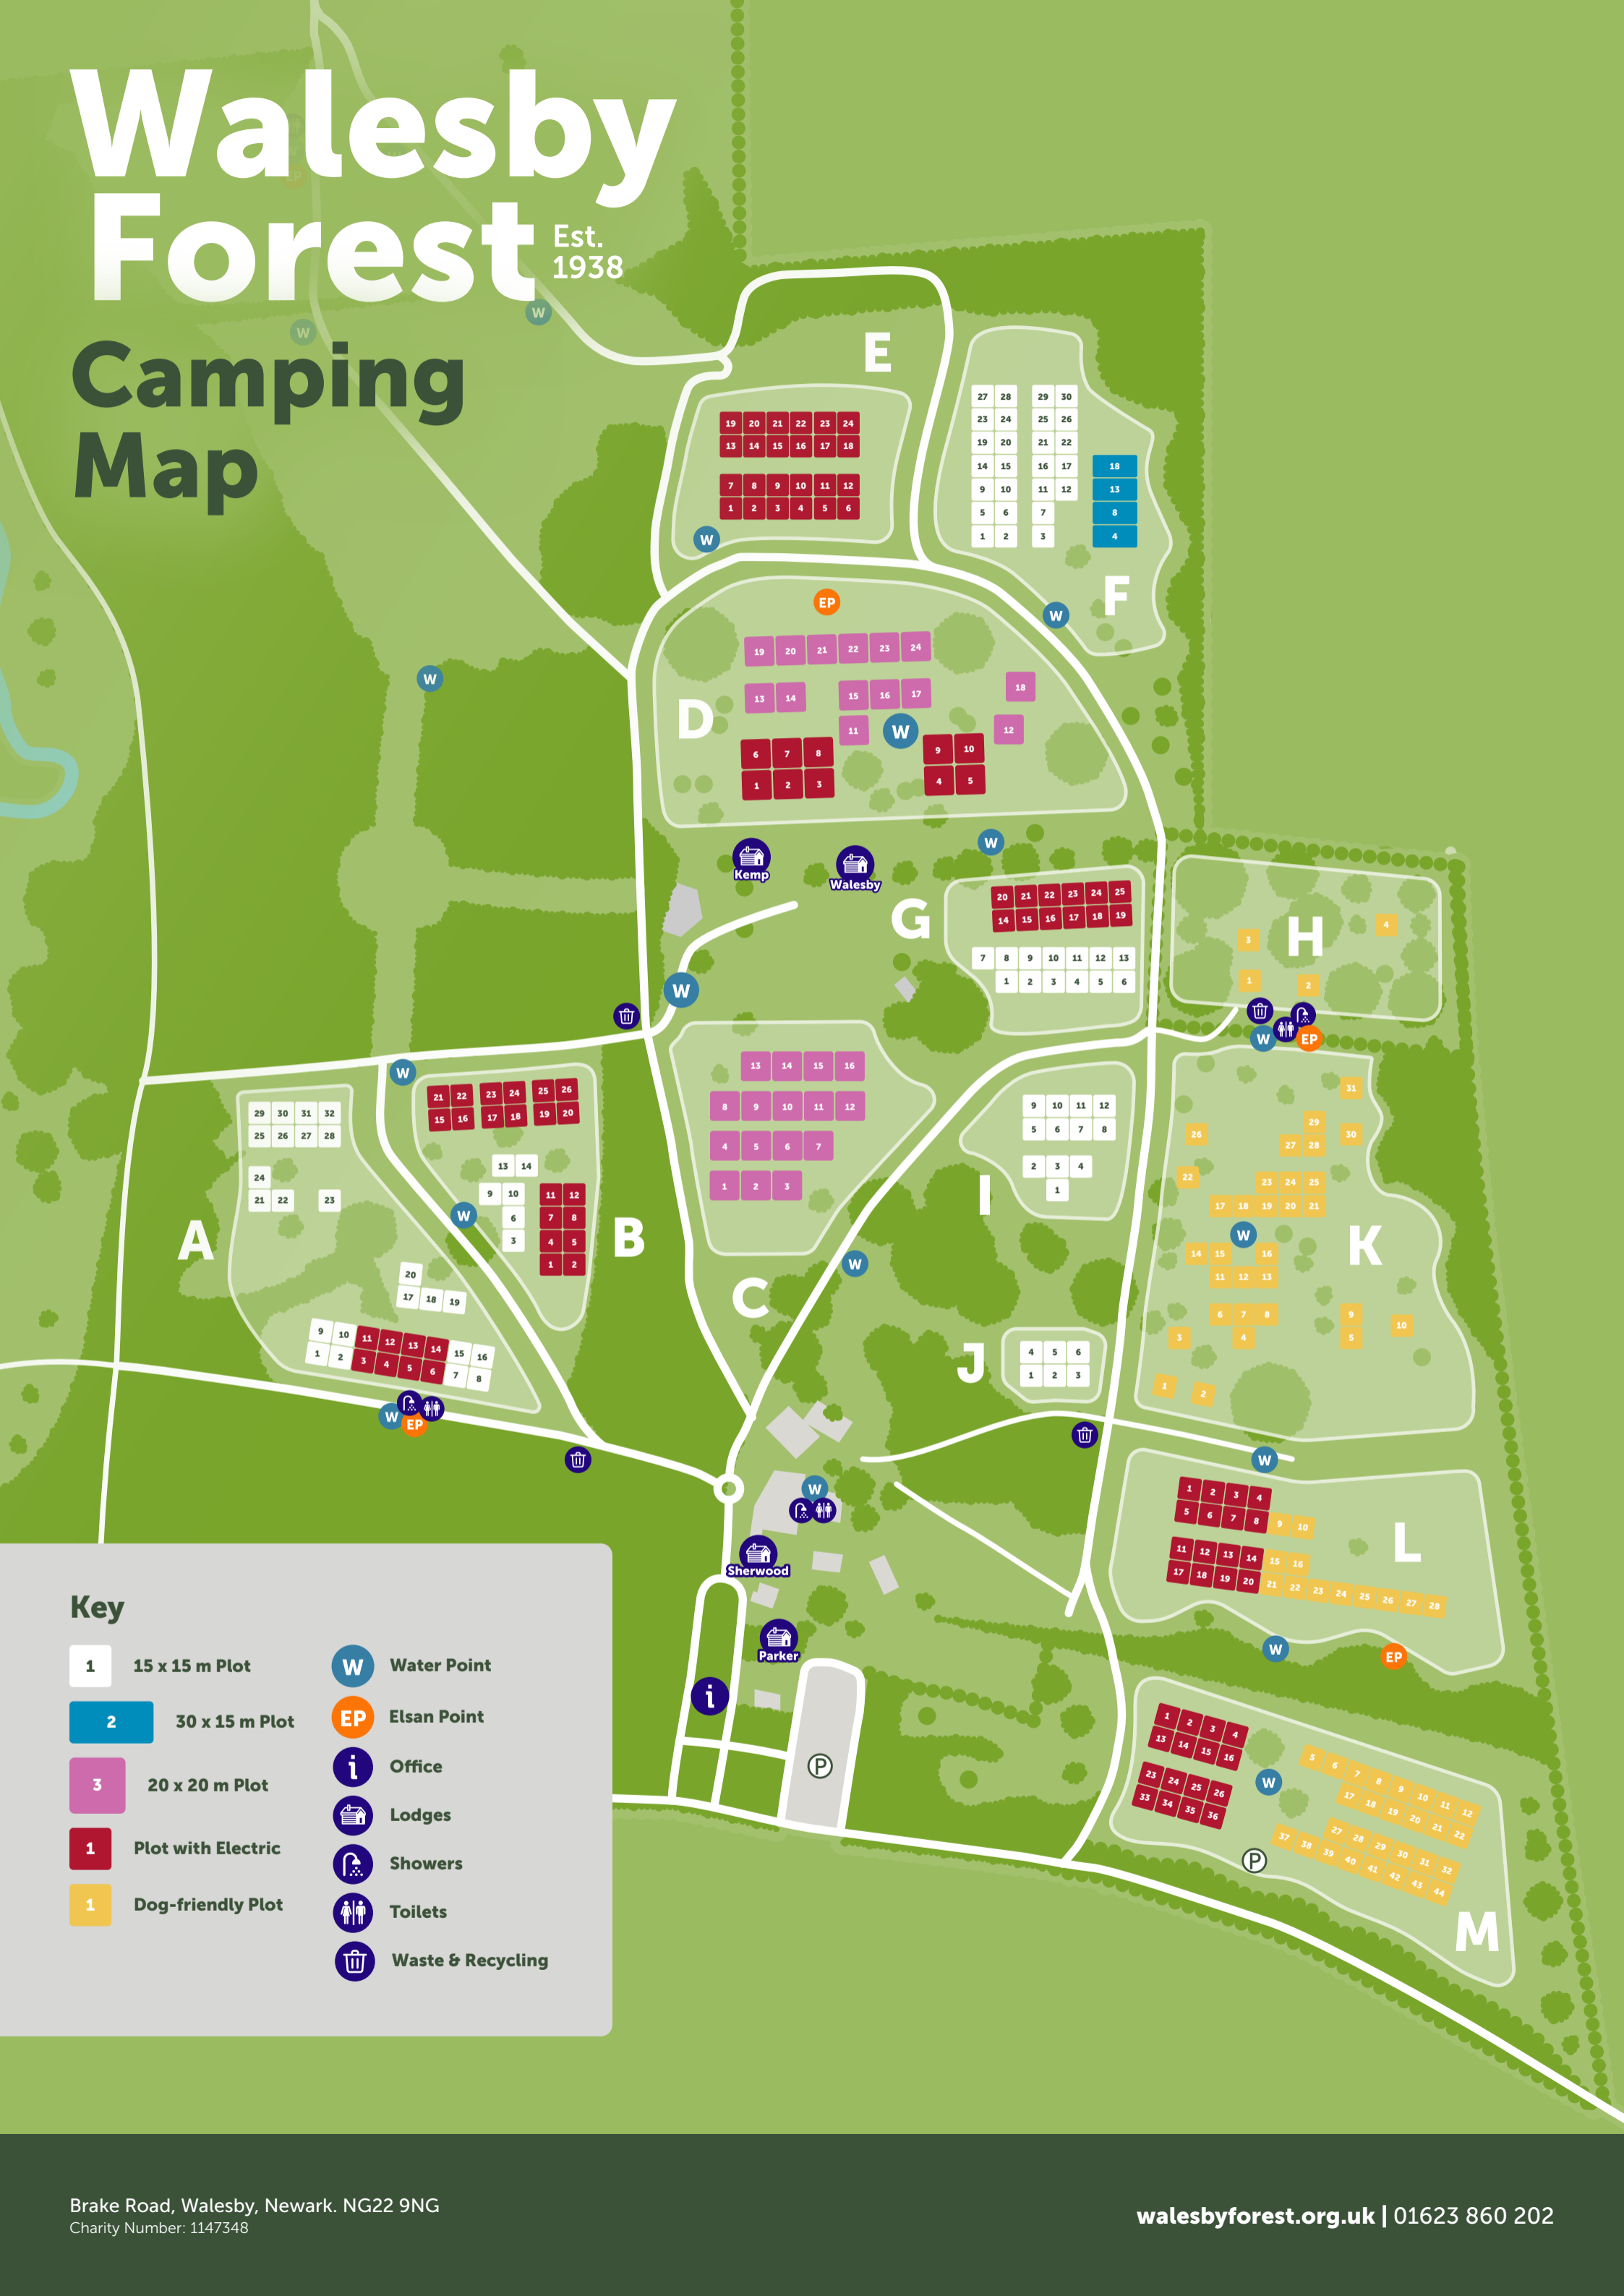

Walesby Forest

Est. 1938

Camping Map

Key

- 1 15 x 15 m Plot
- 2 30 x 15 m Plot
- 3 20 x 20 m Plot
- 1 Plot with Electric
- 1 Dog-friendly Plot
- W Water Point
- EP Elsan Point
- i Office
- L Lodges
- S Showers
- T Toilets
- W&R Waste & Recycling